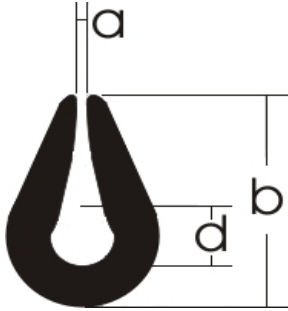

U-Trim

[Back](#)

Product	Dimensions			Material	Colour	Pack Size	Packaging	Ex-Stock	
	a	b	d					y	n
U-Trim small	0.5mm	5.8mm	1.5mm	PVC	Black Silver	100 m	Coil	X	
U-Trim large	0.5mm	9.5mm	4mm		Black