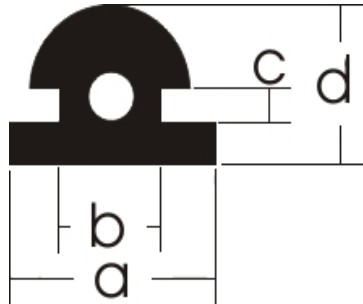

Aluminium Infills (continued)

[Previous](#)

[Back](#)

PRO
FILE™

Product	Dimension				Material	Colour	Pack Size	Packaging	Ex-Stock	
	a	b	c	d					y	n
Infill Die 113	12mm	8.4mm	2mm	7.5mm	PVC	Black	100 m	Coil	X